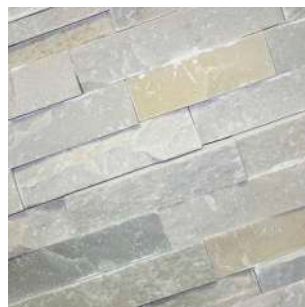

Stone Panels White Quarzite

- 60 x 15 cm
- **Hoek:** 40+20 x 15 cm